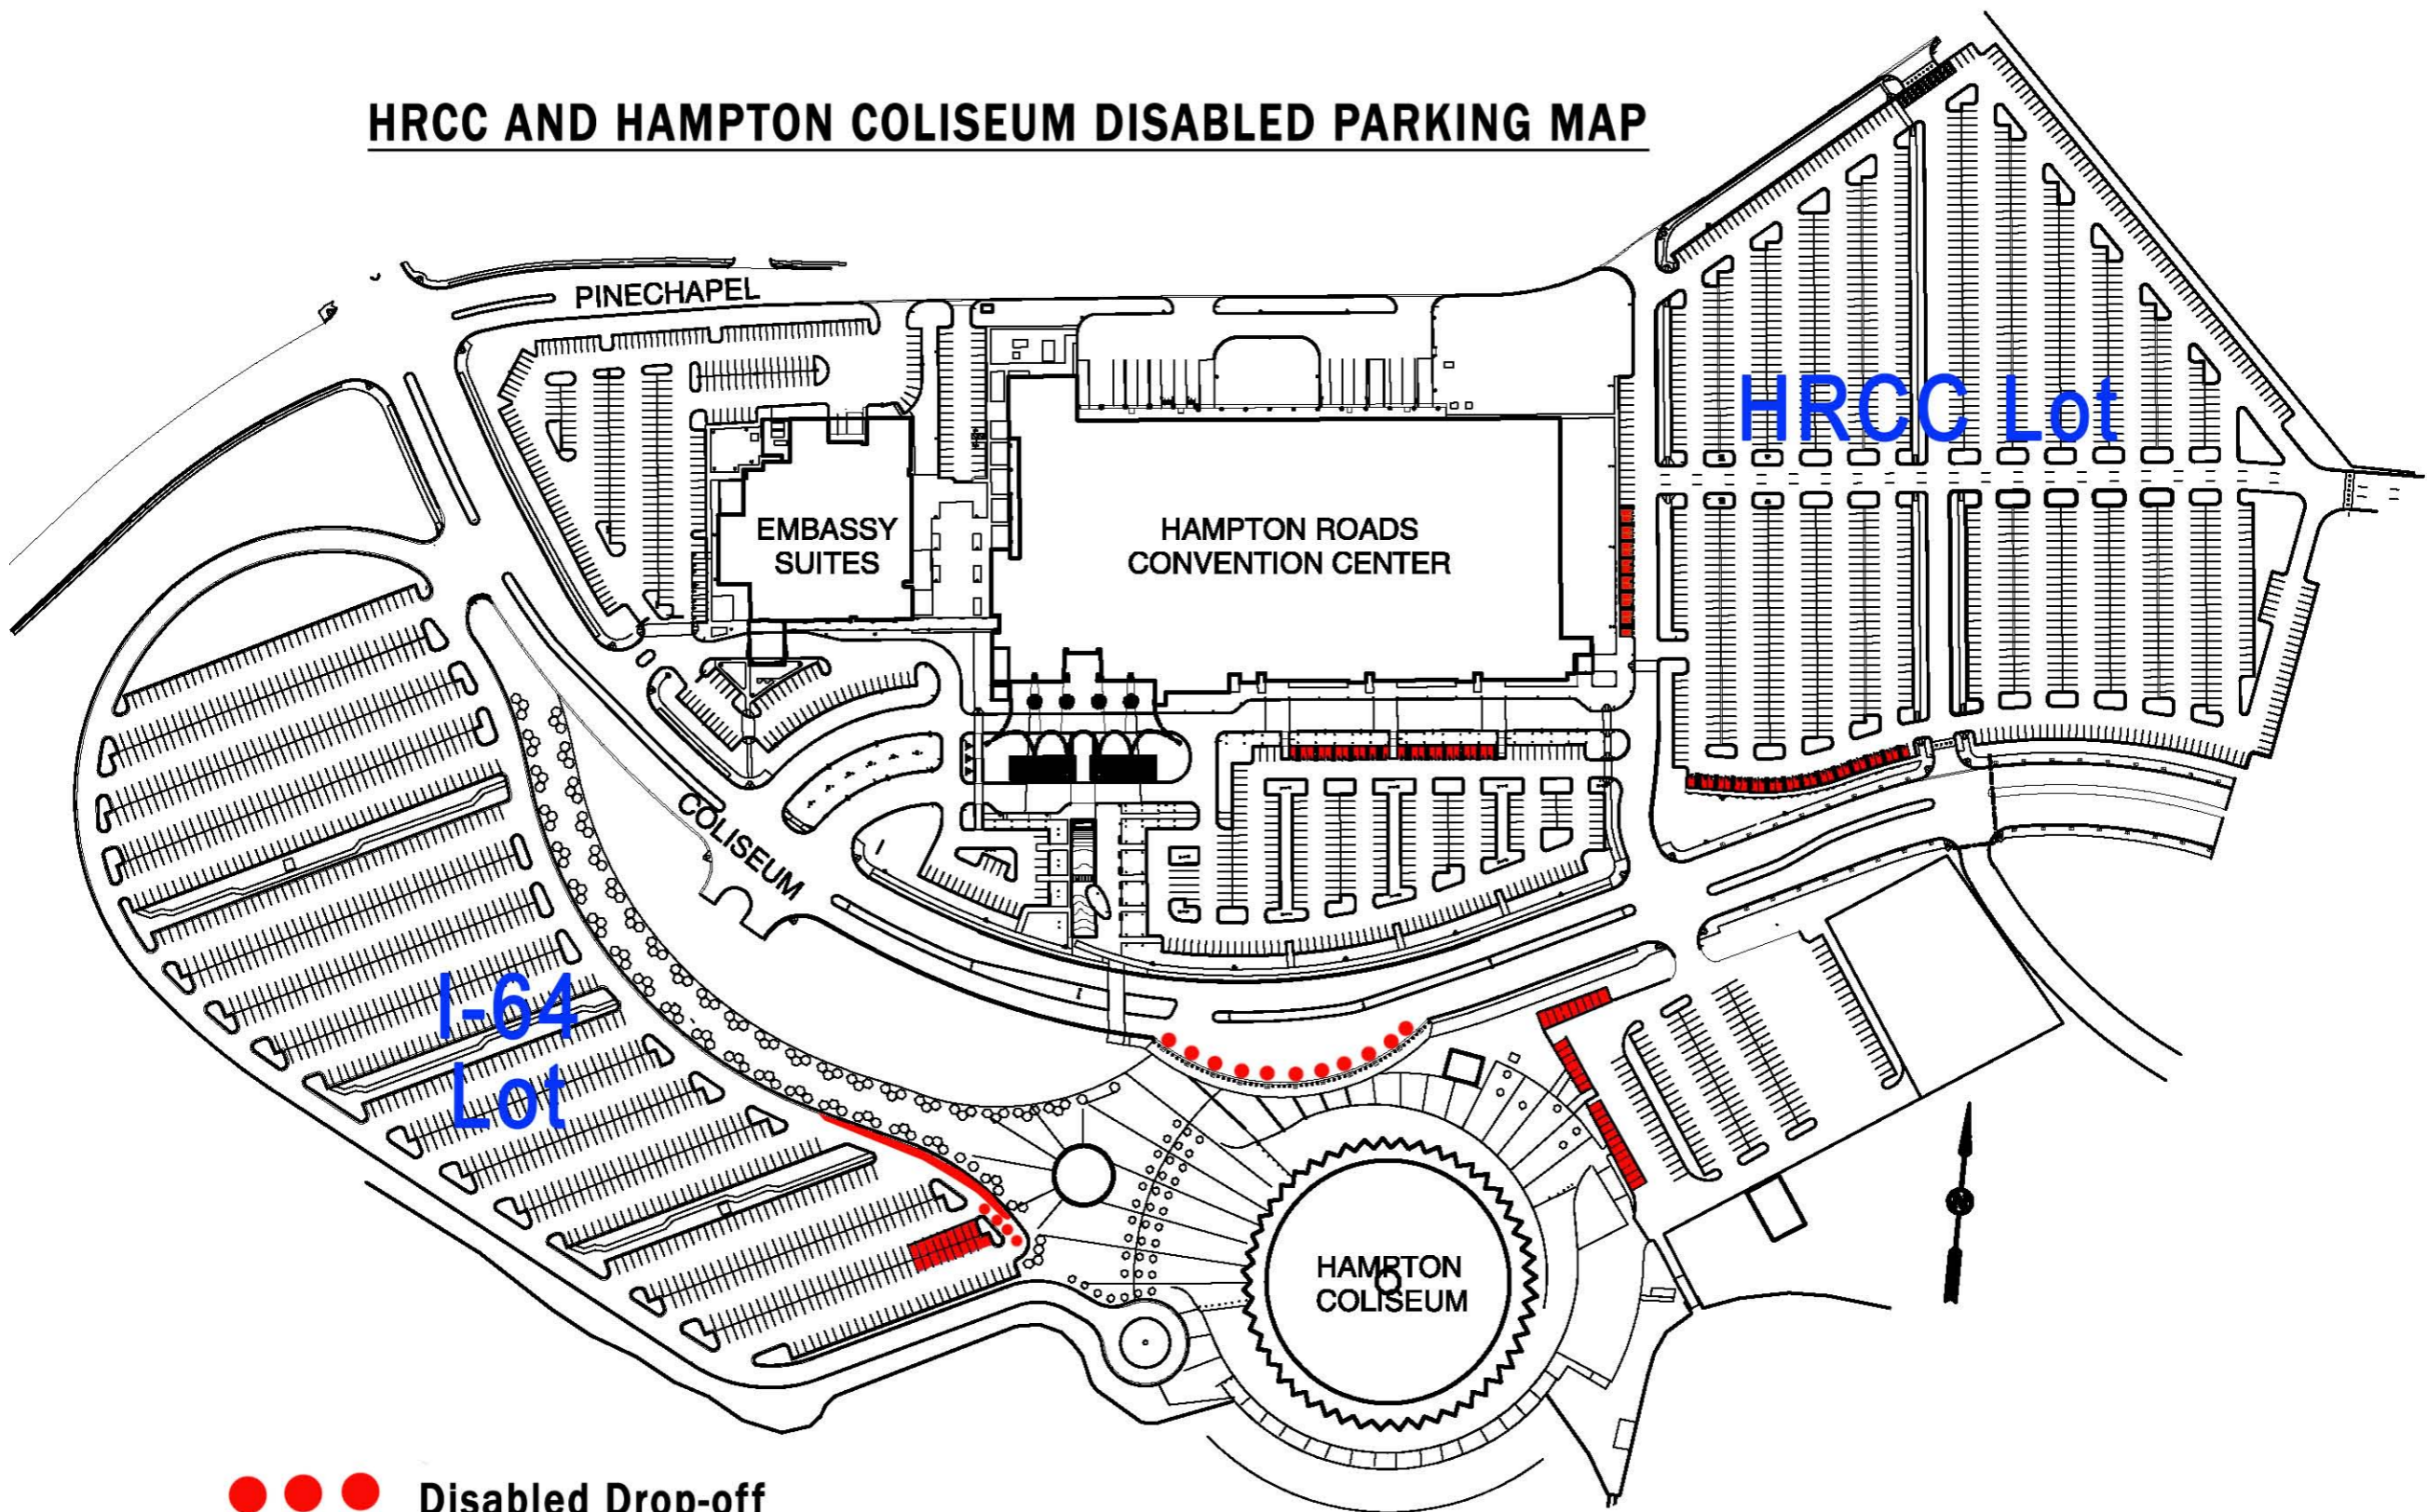

# HRCC AND HAMPTON COLISEUM DISABLED PARKING MAP

- ● ● Disabled Drop-off
- Disabled Parking

Not all lots are open at all times. For Coliseum events, under most circumstances the 'I-64 lot' will be the first lot to open.